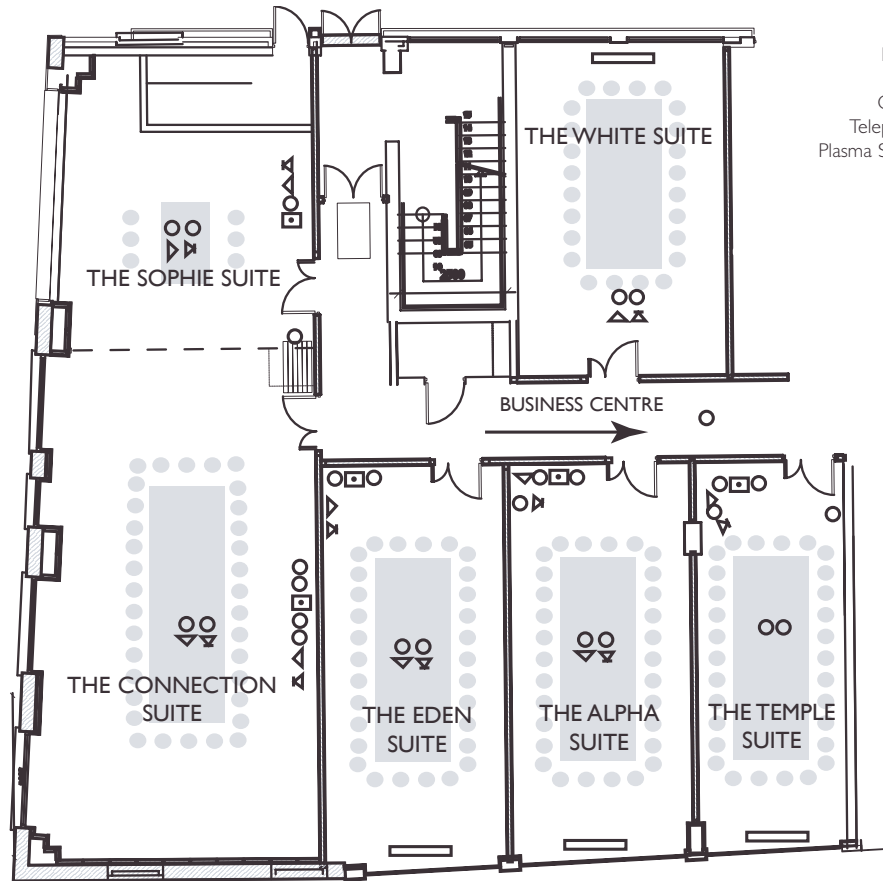

THE
MORGAN
MEETING FACILITIES

THE CONNECTION SUITE

40 pax theatre style
22 pax boardroom
ceiling height: 3200mm (10ft)
dimensions: 10,900mm x 6500mm (35ft x 21ft)

THE SOPHIE SUITE

6 pax boardroom style
ceiling height: 3200mm (10ft)
dimensions (long): 6200mm x 5800mm (20ft x 19ft)
dimensions (short): 4500mm x 5800mm (14ft x 19ft)

The Connection Suite and The Sophie Suite may be combined to give a total of 90 pax theatre style, 70 pax classroom style, 30 pax cabaret style and 30 pax u shape

THE WHITE SUITE

16 pax boardroom style
ceiling height: 3200mm (10ft)
dimensions: 7100mm x 4800mm (23ft x 15ft)

THE EDEN SUITE

22 pax boardroom style
ceiling height: 3200mm (10ft)
dimensions: 8500mm x 4100mm (28ft x 13ft)

THE ALPHA SUITE

22 pax boardroom style
ceiling height: 3200mm (10ft)
dimensions: 8400mm x 4200mm (27ft x 13ft)

THE TEMPLE SUITE

20 pax boardroom style
ceiling height: 3200mm (10ft)
dimensions: 8100mm x 3300mm (26ft x 11ft)